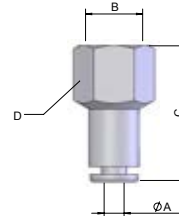

WGS-RKI

Straight connection in 4 sizes.

| Article no | Type | A | B | C | D | Material |
|------------|-----------------|---|-------|------|----|----------------|
| 022194 | WGS-RKI-4-M5 | 4 | M5 | 17 | 8 | Brass, plastic |
| 022234 | WGS-RKI-4-G1/8" | 4 | G1/8" | 22 | 10 | Brass, plastic |
| 022195 | WGS-RKI-6-M5 | 6 | M5 | 17,8 | 10 | Brass, plastic |
| 022196 | WGS-RKI-6-G1/8" | 6 | G1/8" | 22,5 | 12 | Brass, plastic |

WGS-RKIG

Straight connection in 2 sizes.

| Article no | Type | A | B | C | D | Material |
|------------|------------------|---|-------|------|----|----------------|
| 022235 | WGS-RKIG-4-G1/8" | 4 | G1/8" | 27 | 14 | Brass, plastic |
| 022236 | WGS-RKIG-6-G1/8" | 6 | G1/8" | 27,5 | 14 | Brass, plastic |

WGS-VKI

Angled connection in 4 sizes.

| Article no | Type | A | B | C | D | E | Material |
|------------|-----------------|---|-------|------|------|----|----------------|
| 022197 | WGS-VKI-4-M5 | 4 | M5 | 19,6 | 17,4 | 7 | Brass, plastic |
| 022257 | WGS-VKI-4-G1/8" | 4 | G1/8" | 23 | 26 | 10 | Brass, plastic |
| 022237 | WGS-VKI-6-M5 | 6 | M5 | 20,5 | 20,2 | 7 | Brass, plastic |
| 022198 | WGS-VKI-6-G1/8" | 6 | G1/8" | 25,8 | 29,4 | 10 | Brass, plastic |

WGS-TIG

T-connection in 4 sizes.

| Article no | Type | A | B | C | D | E | Material |
|------------|-----------------|---|-------|------|------|----|----------------|
| 022238 | WGS-TIG-4-M5 | 4 | M5 | 31,2 | 18,4 | 7 | Brass, plastic |
| 022239 | WGS-TIG-4-G1/8" | 4 | G1/8" | 36 | 27,2 | 10 | Brass, plastic |
| 022240 | WGS-TIG-6-M5 | 6 | M5 | 32 | 20,4 | 7 | Brass, plastic |
| 022241 | WGS-TIG-6-G1/8" | 6 | G1/8" | 40 | 29,4 | 10 | Brass, plastic |