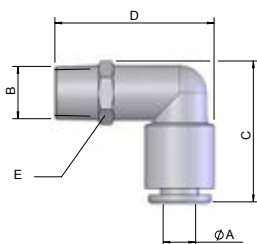

WGS-RKI

Straight connection in 4 sizes.

| Article no | Type | A | B | C | D | Material |
|------------|-----------------|---|-------|------|----|----------------|
| 022194 | WGS-RKI-4-M5 | 4 | M5 | 17 | 8 | Brass, plastic |
| 022234 | WGS-RKI-4-G1/8" | 4 | G1/8" | 22 | 10 | Brass, plastic |
| 022195 | WGS-RKI-6-M5 | 6 | M5 | 17,8 | 10 | Brass, plastic |
| 022196 | WGS-RKI-6-G1/8" | 6 | G1/8" | 22,5 | 12 | Brass, plastic |

WGS-RKIG

Straight connection in 2 sizes.

| Article no | Type | A | B | C | D | Material |
|------------|------------------|---|-------|------|----|----------------|
| 022235 | WGS-RKIG-4-G1/8" | 4 | G1/8" | 27 | 14 | Brass, plastic |
| 022236 | WGS-RKIG-6-G1/8" | 6 | G1/8" | 27,5 | 14 | Brass, plastic |

WGS-VKI

Angled connection in 4 sizes.

| Article no | Type | A | B | C | D | E | Material |
|------------|-----------------|---|-------|------|------|----|----------------|
| 022197 | WGS-VKI-4-M5 | 4 | M5 | 19,6 | 17,4 | 7 | Brass, plastic |
| 022257 | WGS-VKI-4-G1/8" | 4 | G1/8" | 23 | 26 | 10 | Brass, plastic |
| 022237 | WGS-VKI-6-M5 | 6 | M5 | 20,5 | 20,2 | 7 | Brass, plastic |
| 022198 | WGS-VKI-6-G1/8" | 6 | G1/8" | 25,8 | 29,4 | 10 | Brass, plastic |

WGS-TIG

T-connection in 4 sizes.

| Article no | Type | A | B | C | D | E | Material |
|------------|-----------------|---|-------|------|------|----|----------------|
| 022238 | WGS-TIG-4-M5 | 4 | M5 | 31,2 | 18,4 | 7 | Brass, plastic |
| 022239 | WGS-TIG-4-G1/8" | 4 | G1/8" | 36 | 27,2 | 10 | Brass, plastic |
| 022240 | WGS-TIG-6-M5 | 6 | M5 | 32 | 20,4 | 7 | Brass, plastic |
| 022241 | WGS-TIG-6-G1/8" | 6 | G1/8" | 40 | 29,4 | 10 | Brass, plastic |